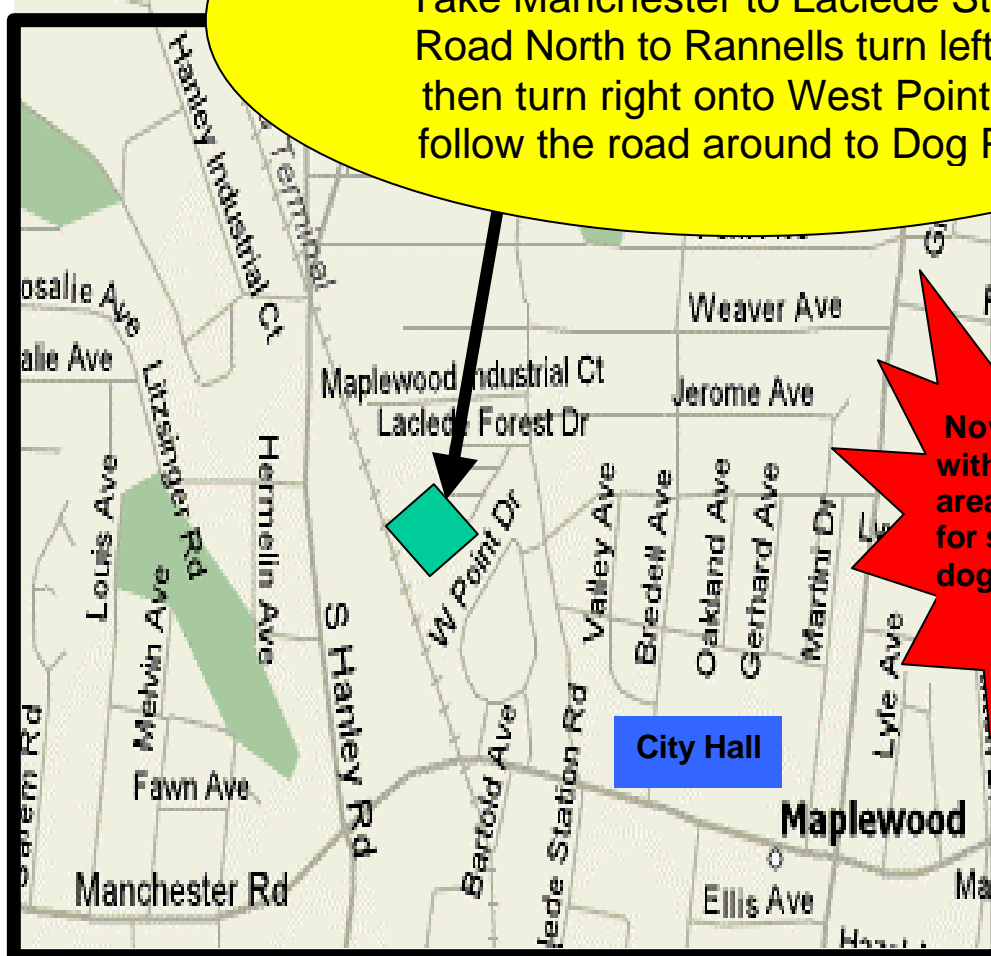

# Maplewood Dog Park

The Maplewood Dog Park is open and ready for dogs and their owners with Dog Park Memberships. Maplewood, Richmond Heights, Brentwood and Shrewsbury residents pay \$20 per calendar year and \$5 per calendar year for an additional dog. Non-residents pay a fee of \$50 per calendar year for each dog. **Dog Park Memberships are available at Maplewood City Hall at 7601 Manchester, 8:30 a.m. to 5 p.m., Monday through Friday.** Bring your dog's current vaccination information with you; it is required to get a Dog Park Membership. **Call City Hall 645-3600 for more information or contact Patricia Jackson of the Maplewood Dog Park Group at (314) 645-8743.**

## Maplewood Dog Park

West Point Dr. in Kellogg Park  
Take Manchester to Laclede Station  
Road North to Rannells turn left and  
then turn right onto West Point Dr.;  
follow the road around to Dog Park.

Now  
with an  
area just  
for small  
dogs!

See next page for Dog Park Rules